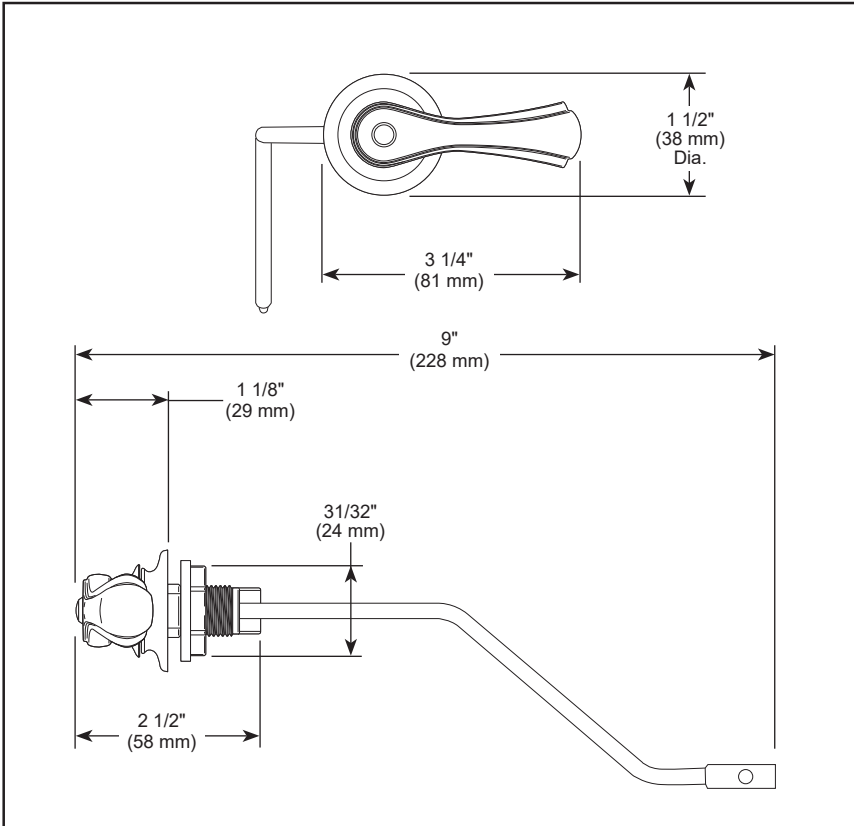

WARRANTY

- Parts and Finish – Lifetime limited warranty; or for commercial purchasers, 10 years for multi-family residential (apartments and condominiums) and 5 years for all other commercial uses, in each case from the date the product is received by the original purchaser or their authorized representative (installation contractor, etc.
- Please go to www.brizo.com for the complete details of our limited warranty.